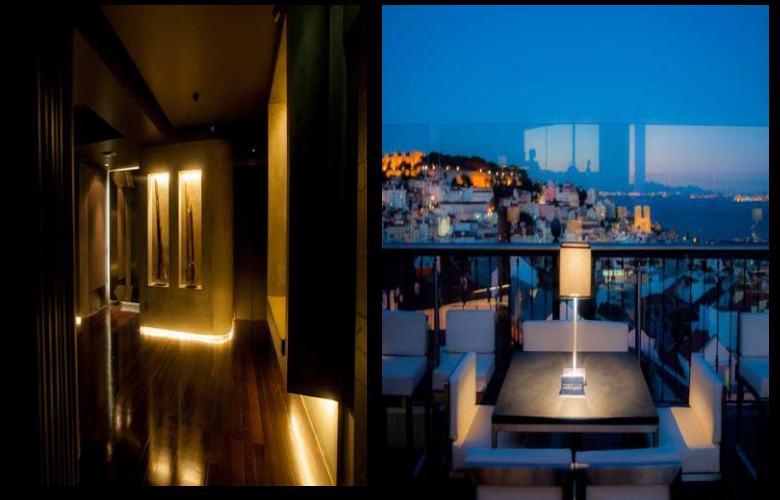

The well known VIP exclusive Bar on the TOP Espaço Chiado is one of the prestige places to be at night

SILK

meetiNG art