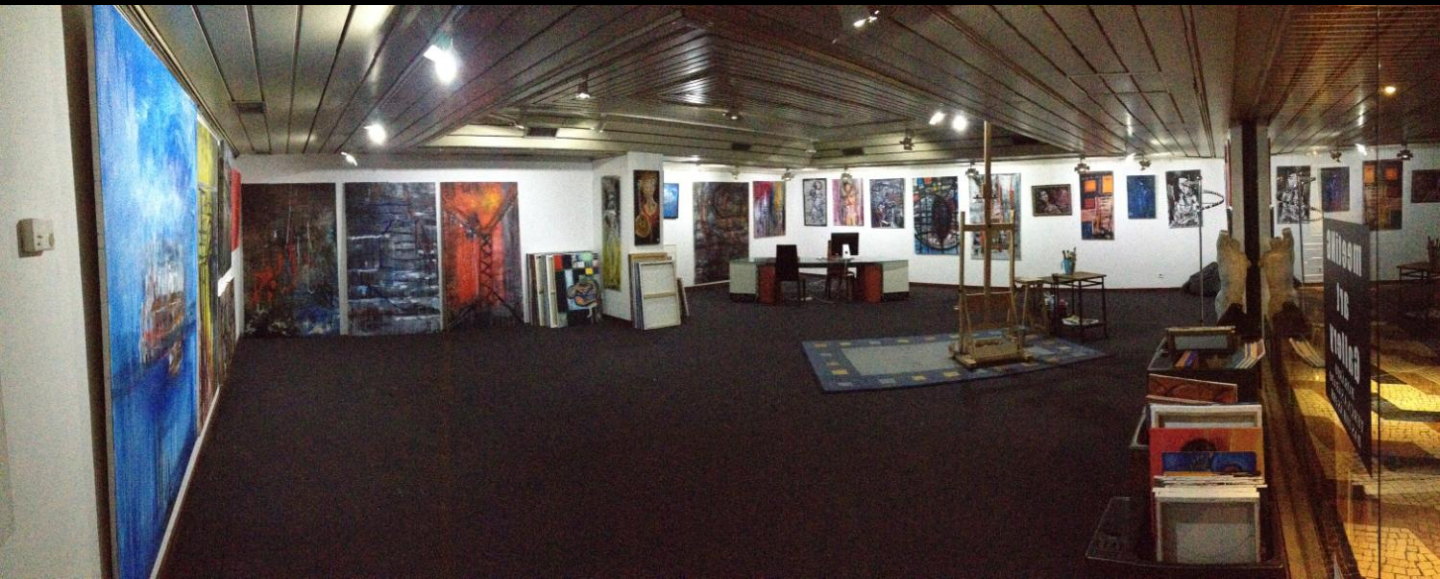

The well known VIP exclusive Bar on the TOP Espaço Chiado is one of the prestige places to be at night

SILK

meetiNG art

galerij erkely galeriya galeriya nyumba ya sanaa
galeri galerija galeri galeri galeri galeri galeri oriel
gallery galerie GALERIGaleria GALERIZETA galerija

...historical monuments, The Theater...

meeting art

galerij erkely galereya galleriya nyumba ya sanaa
galeri galerija galleri gallerie galerio galeria galeri oriel
gallery galerie GALERIE galeria GALLERY galleria gallerija

The gallery as 100 square metters

Live Painting everyday...

Copyright © 2014

2 international collective exhibitions each year

Downtown Chiado 14
international contemporary exhibition

Vernissage 1st Feb 14
opened from 3rd - 15th Feb 14

meetINg art
gallery

Espaço Chiado

"No dia 25 de Abril de 2013, é inaugurada a minha galeria meetINg art gallery, seria um prazer contar com a vossa presença às 18 horas no Espaço Chiado" - Natália Gromicho